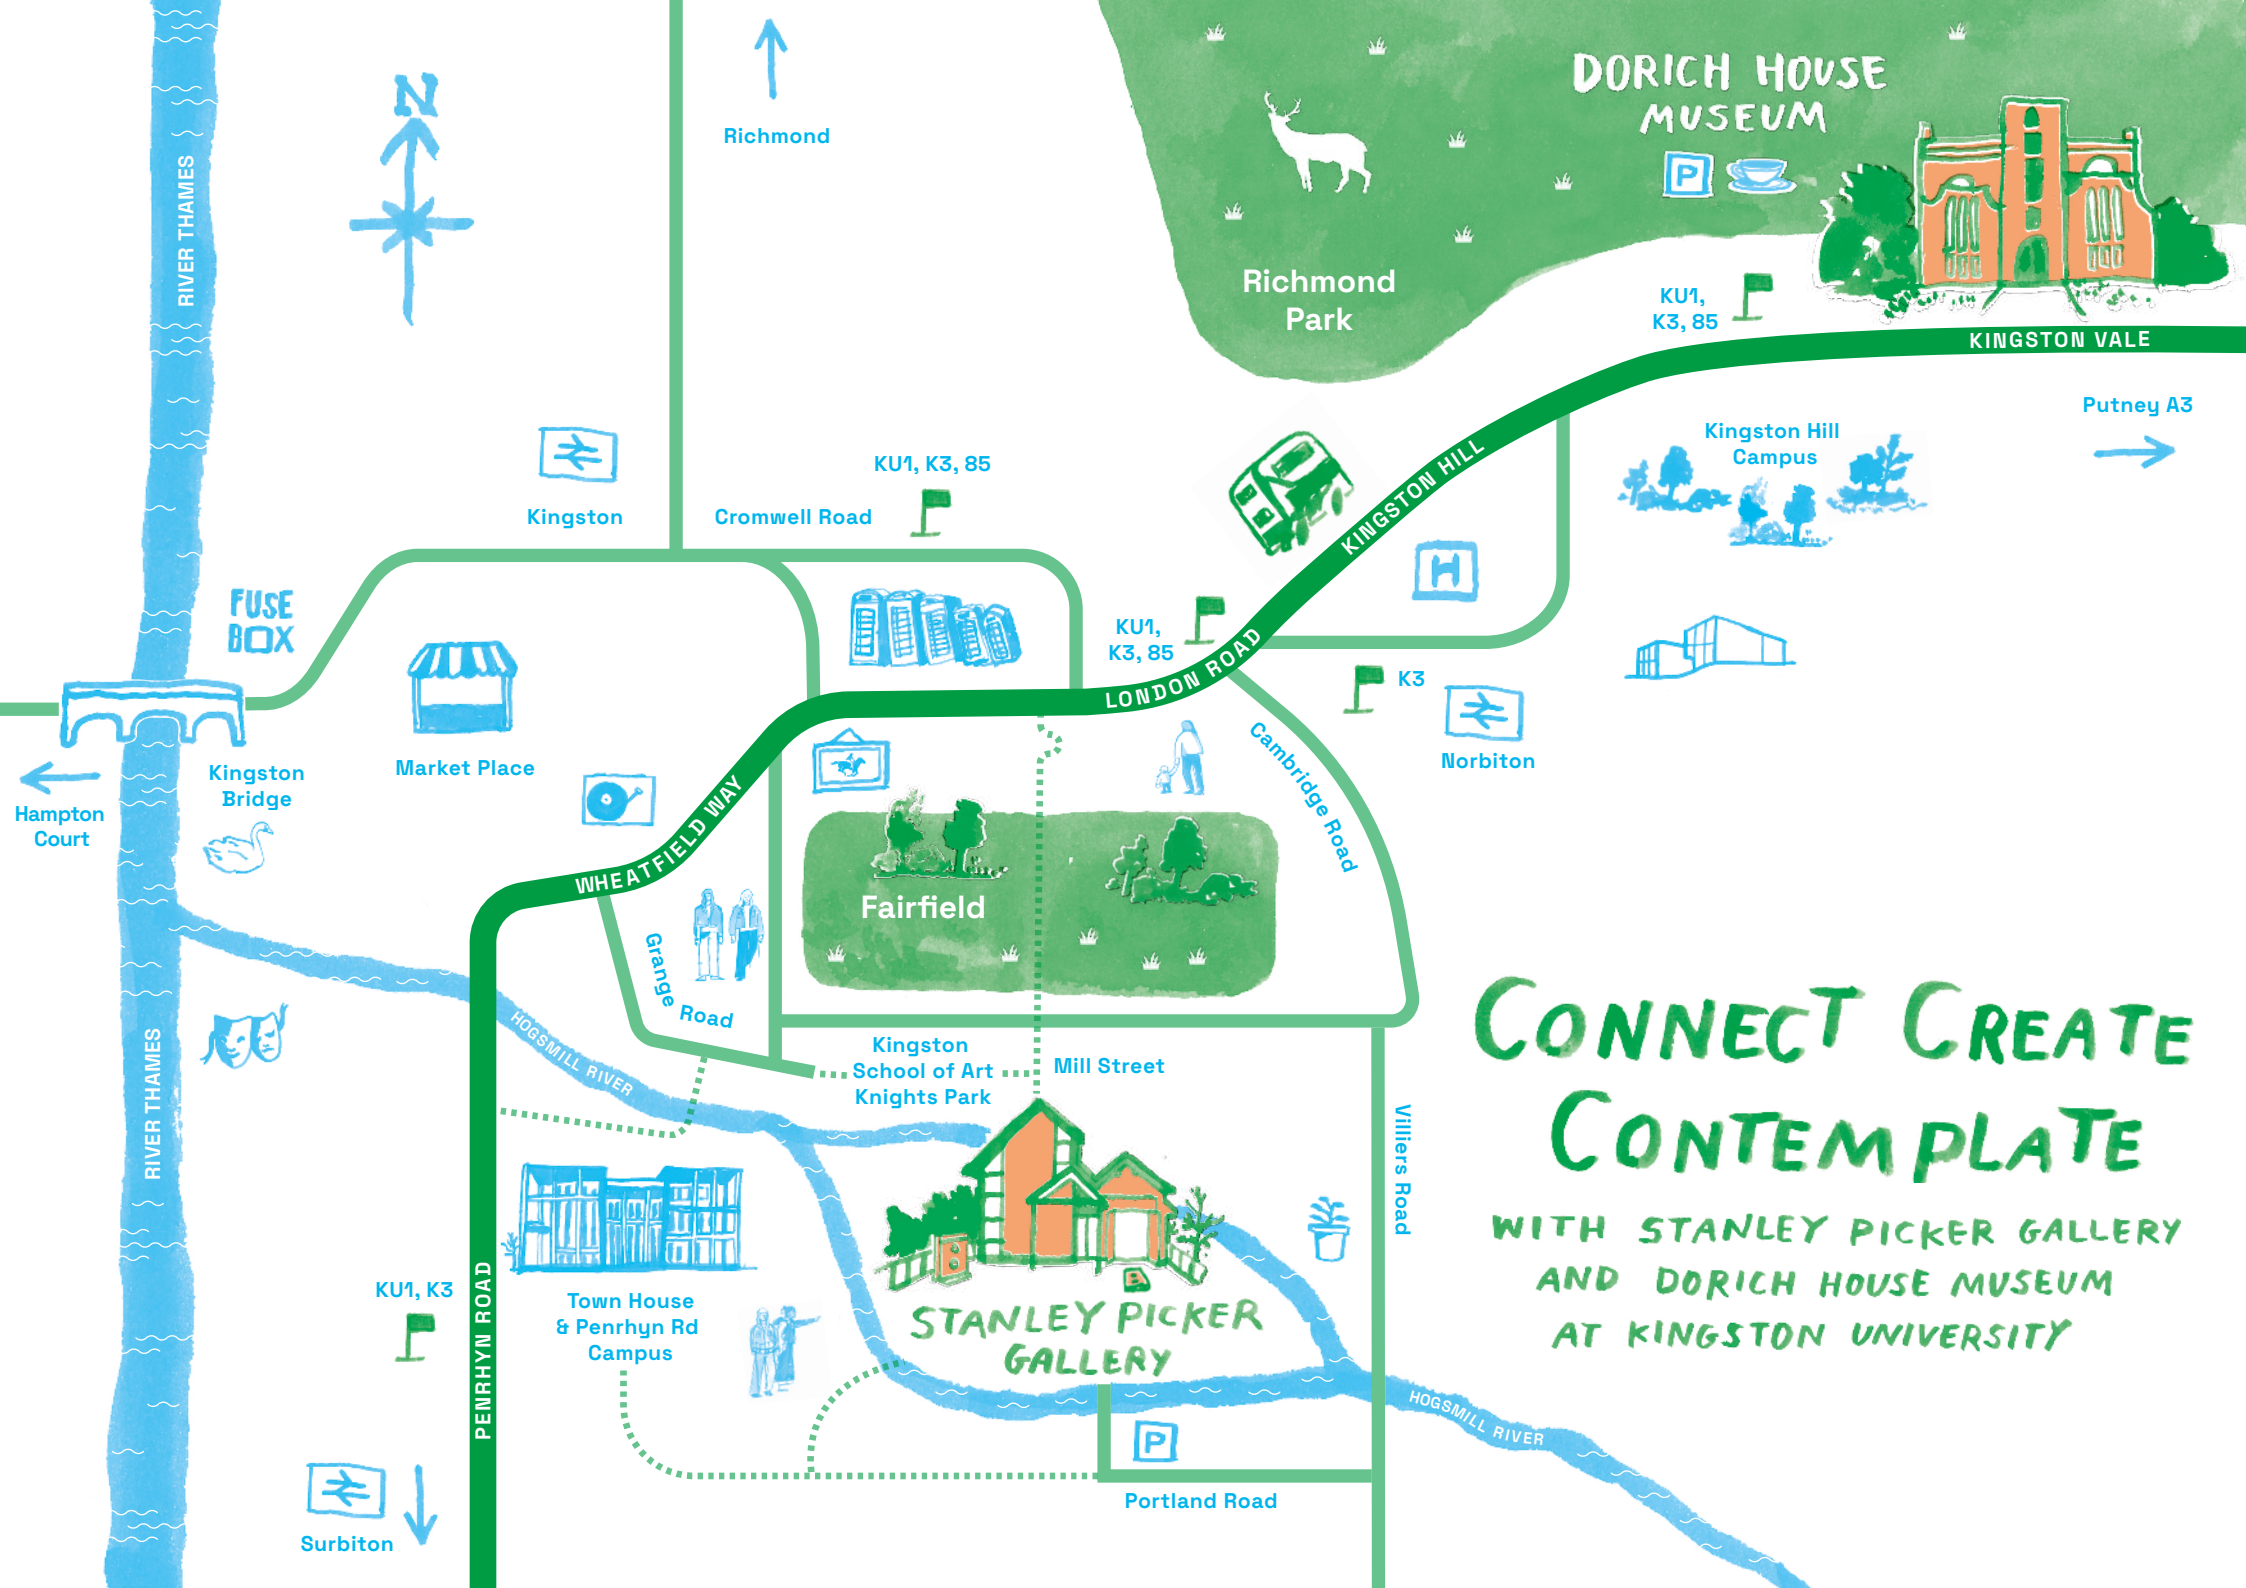

RIVER THAMES

Richmond

DORICH HOUSE MUSEUM

Richmond Park

KU1, K3, 85

KINGSTON VALE

Putney A3

Kingston

Cromwell Road

KU1, K3, 85

KINGSTON HILL

Kingston Hill Campus

FUSE BOX

Market Place

KU1, K3, 85

LONDON ROAD

K3

Norbiton

Hampton Court

Kingston Bridge

WHEATFIELD WAY